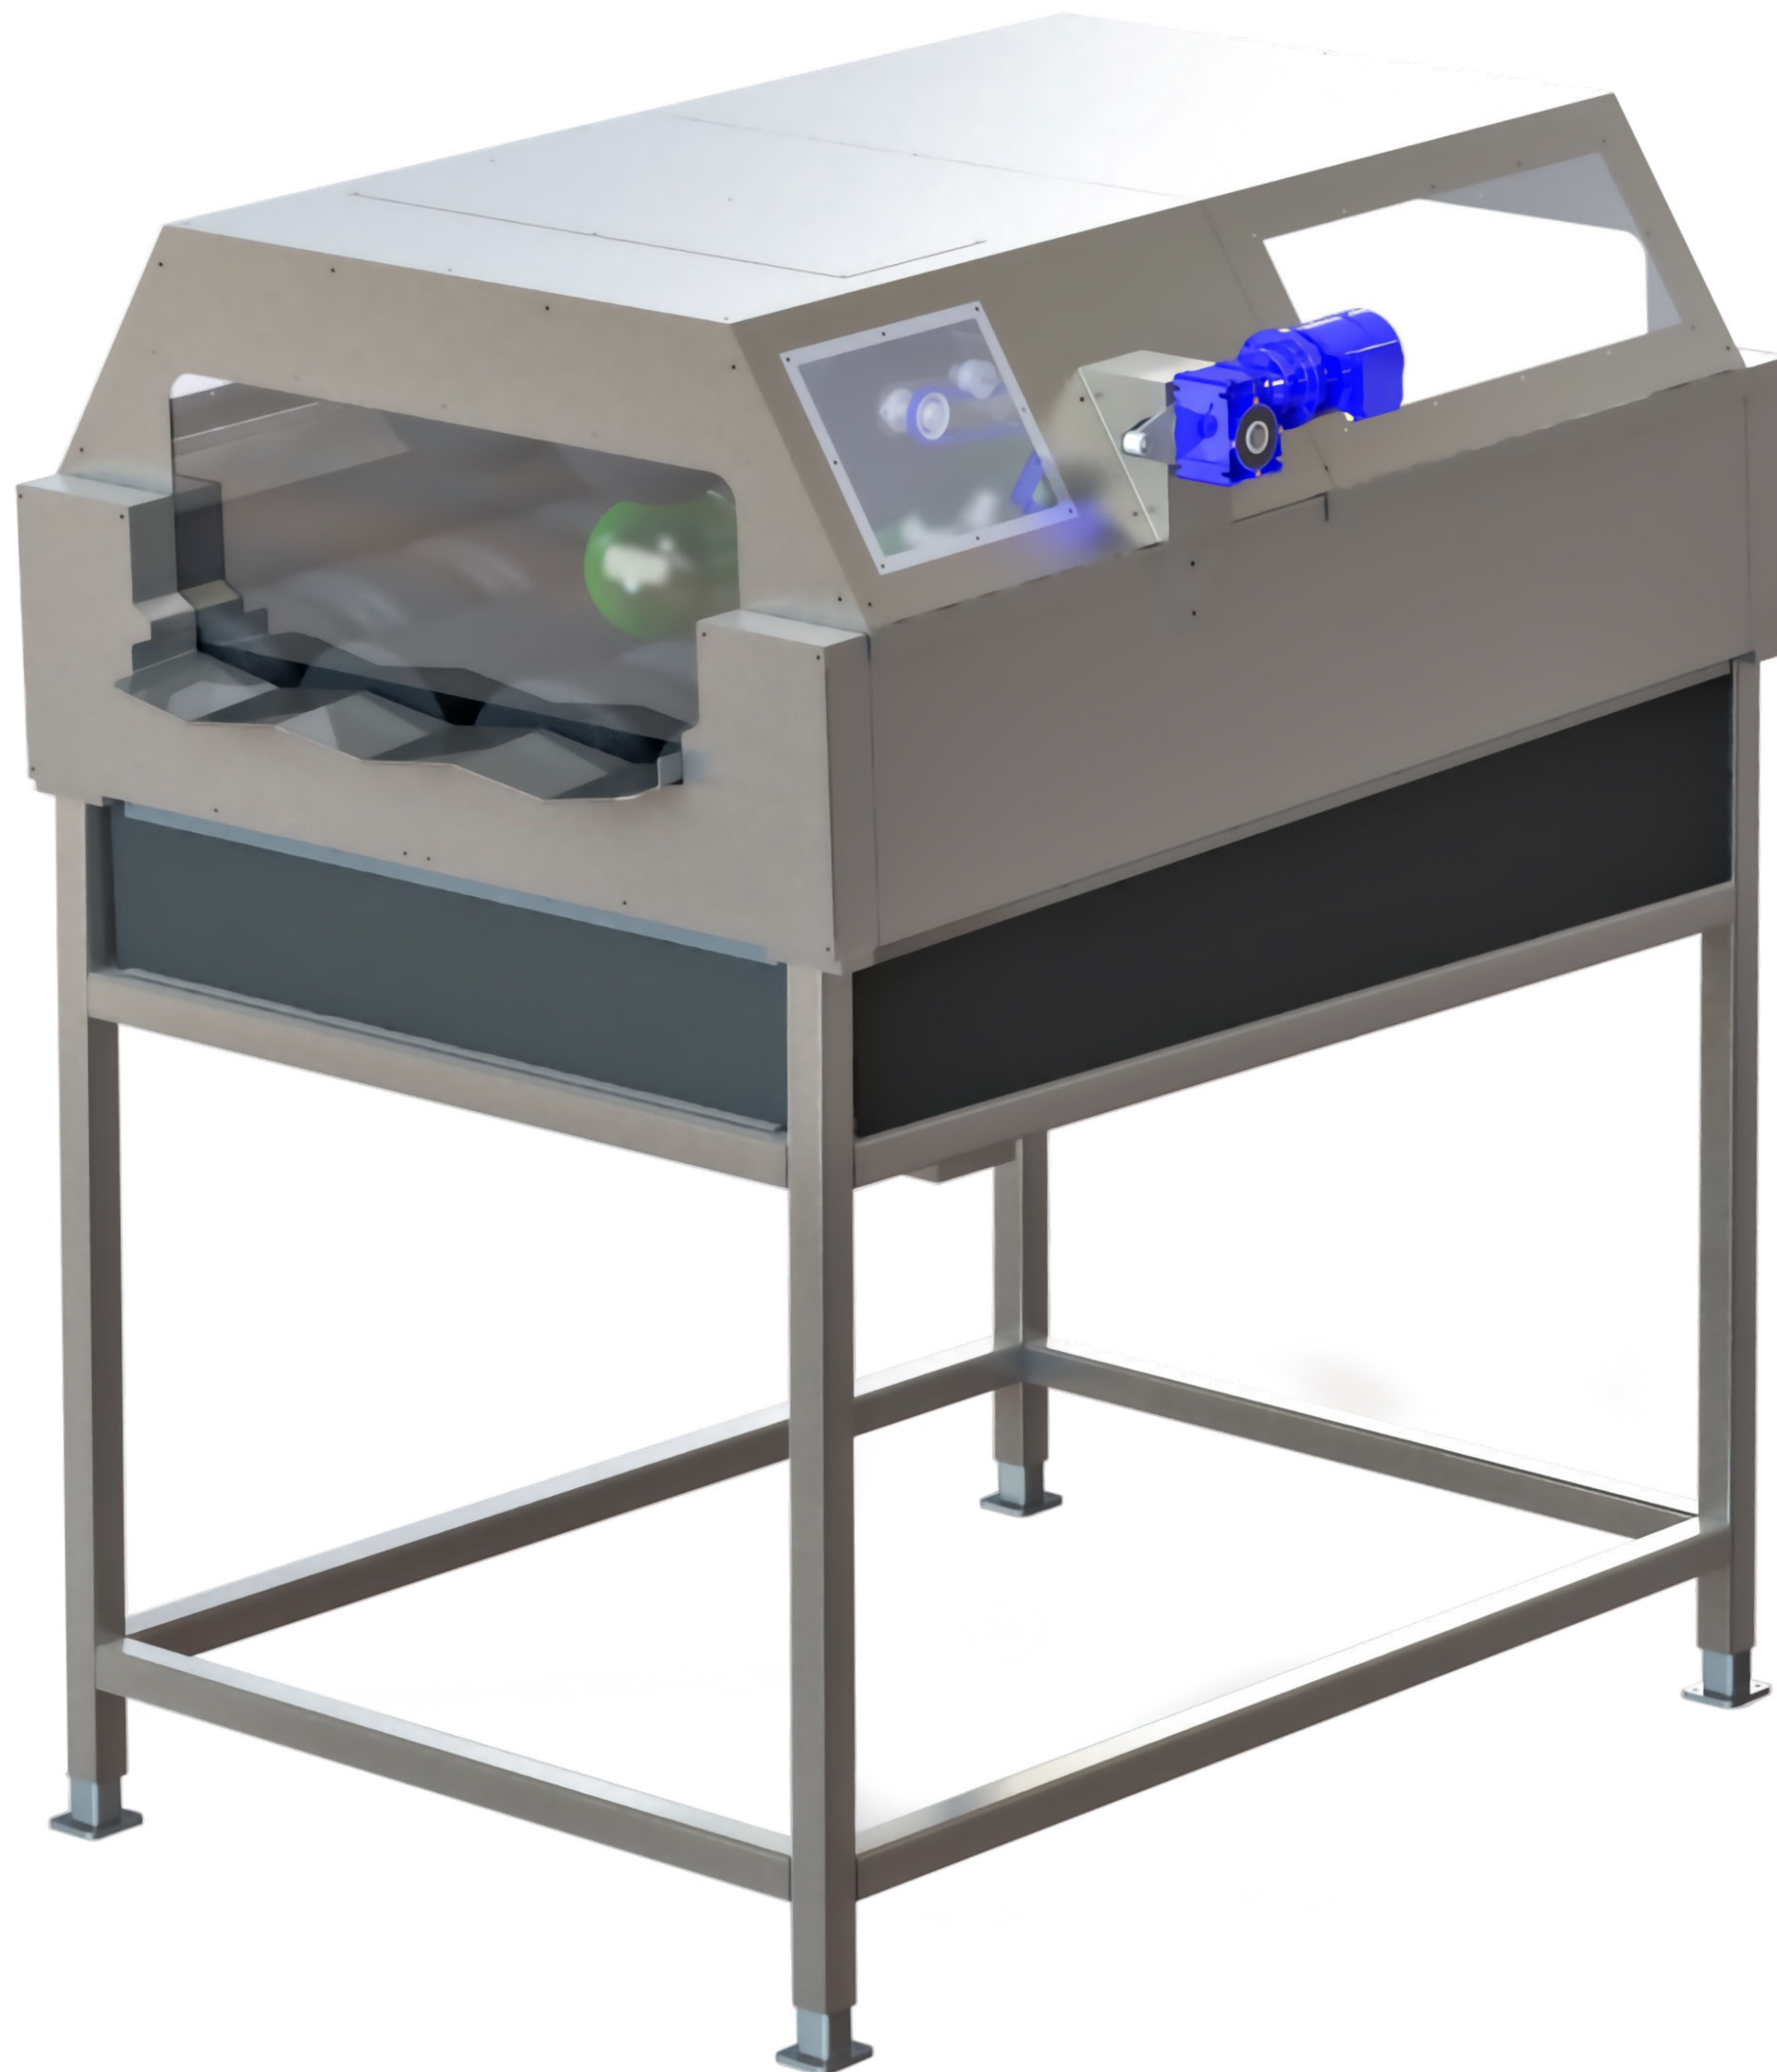

# Linear Brush Washer

- **14 in. diameter brushes, arranged in rows**
- **Available with multiple rows of brushes & varying brush lengths**

- EE Custom-built overhead spray bars
- EE Robust design
- EE Outstanding reliability
- EE Made with mild or stainless steel
- EE Optional powered overhead brushes articulating up/down over product