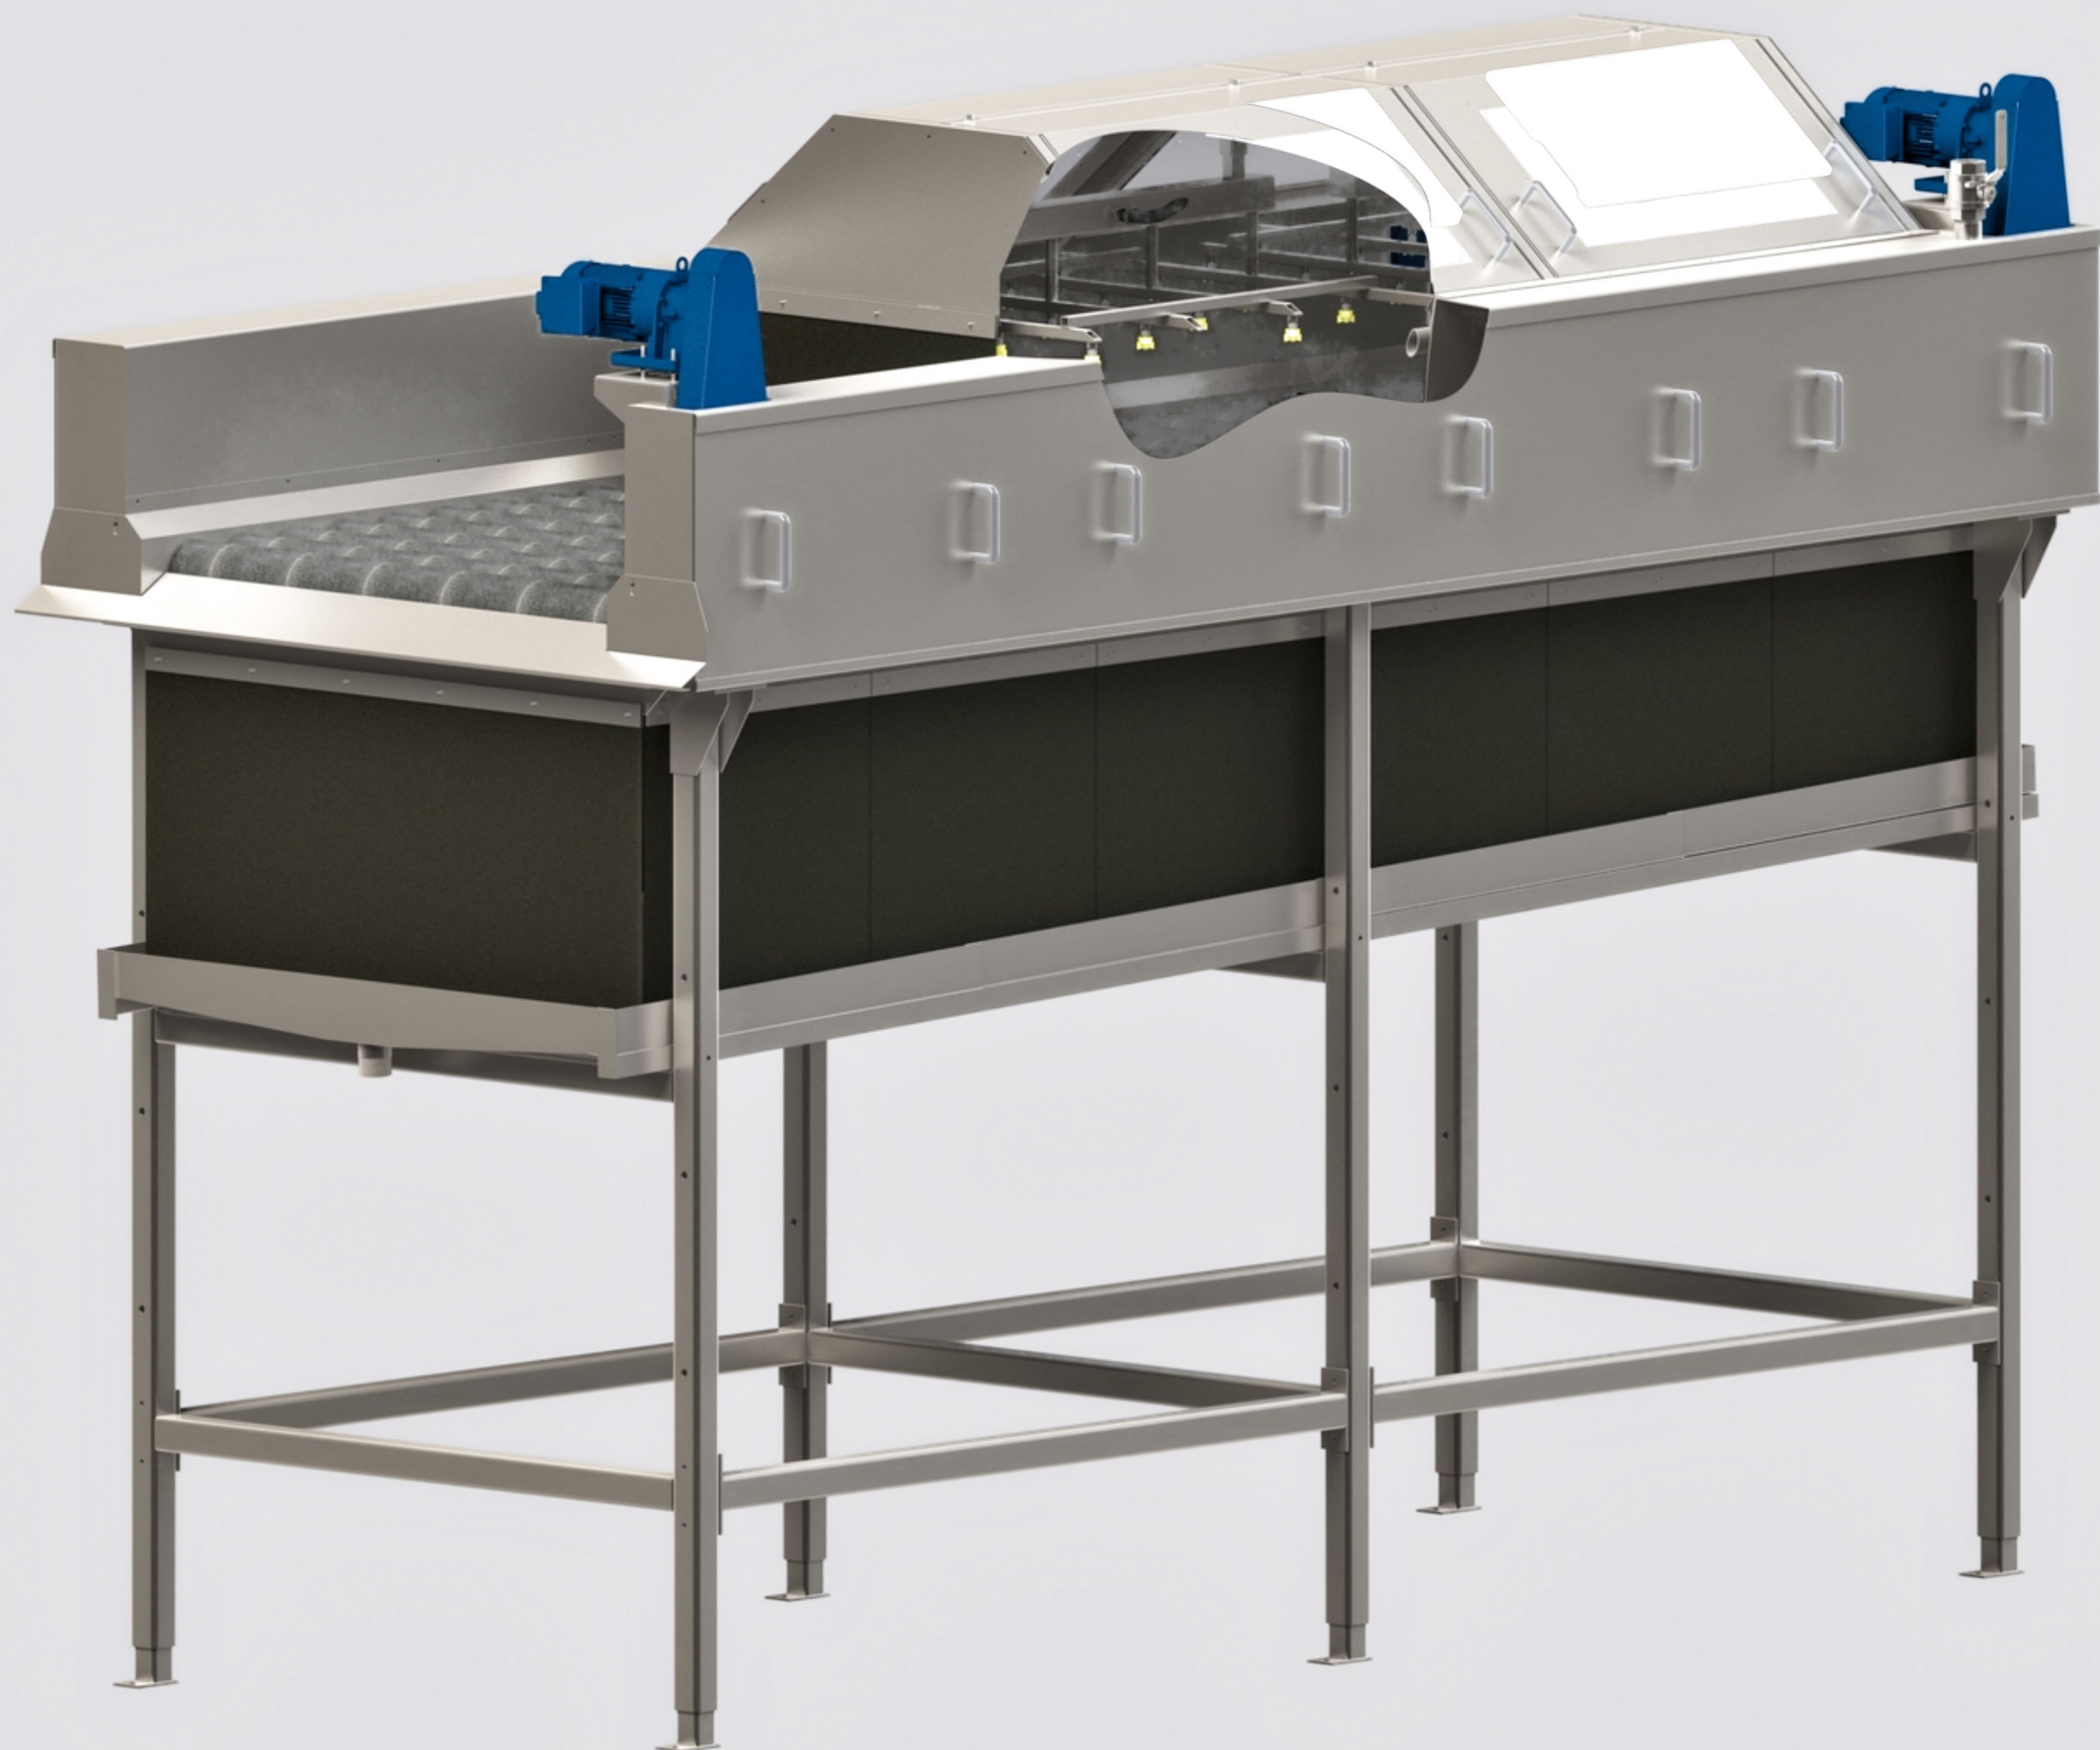

Horizontal Brush Washer

- Available with 4-, 5, or 6 in. diameter brushes
- Built in any length/width with mild or stainless steel

- EE Telescoping infeed for flexibility
- EE Custom-built overhead spray bars
- EE Overhead air knives or circular fans
- EE High-pressure wash systems; up to 400 psi
- EE Hoods to contain dust and overspray; catch pans for dirt, mud, and water