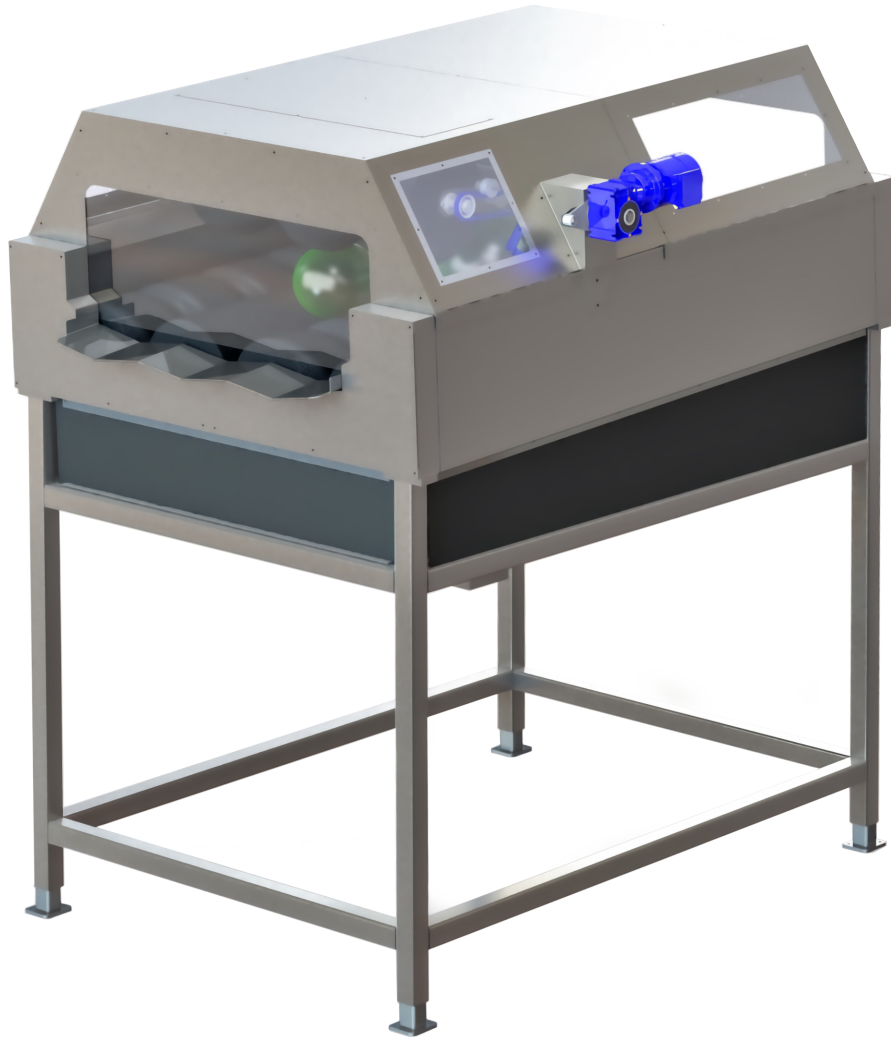

Series 1300

Linear Brush Washer

- **14 in. diameter brushes, arranged in rows**
- **Available with multiple rows of brushes & varying brush lengths**

- EE Custom-built overhead spray bars
- EE Robust design
- EE Outstanding reliability
- EE Made with mild or stainless steel
- EE Optional powered overhead brushes articulating up/down over product