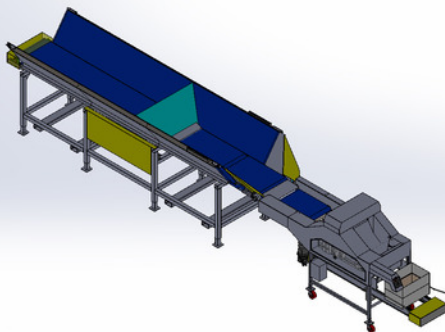

ACCU-COUNT FILLER

HIGH SPEED CITRUS COUNT FILLER.

- Customized to handle various product sizes.
- Designed to rapidly count-fill RPC or Metric footprint container.
- Capable of gently filling 8-12 boxes per minute depending on count size.
- Easy-To-Use UI allows operator to set target count and number of desired containers with adjustable speed control.
- Hopper closes to continue counting while boxes are moved in and out.

ACCU-COUNT FILLER

FILLER IS DESIGNED TO BE MOBILE AND FED BY MULTIPLE CONFIGURATIONS.

Accu-Count shown with standard bin infeed

Accu-Count shown with even-flow accumulator infeed