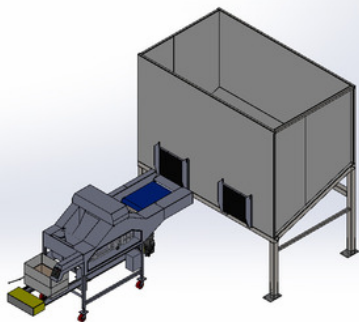

ACCU-COUNT FILLER

HIGH SPEED CITRUS COUNT FILLER.

- Customized to handle various product sizes.
- Designed to rapidly count-fill RPC or Metric footprint container.
- Capable of gently filling 8-12 boxes per minute depending on count size.
- Easy-To-Use UI allows operator to set target count and number of desired containers with adjustable speed control.
- Hopper closes to continue counting while boxes are moved in and out.

ACCU-COUNT FILLER

FILLER IS DESIGNED TO BE MOBILE AND FED BY MULTIPLE CONFIGURATIONS.

Accu-Count shown with standard bin infeed

Accu-Count shown with even-flow accumulator infeed